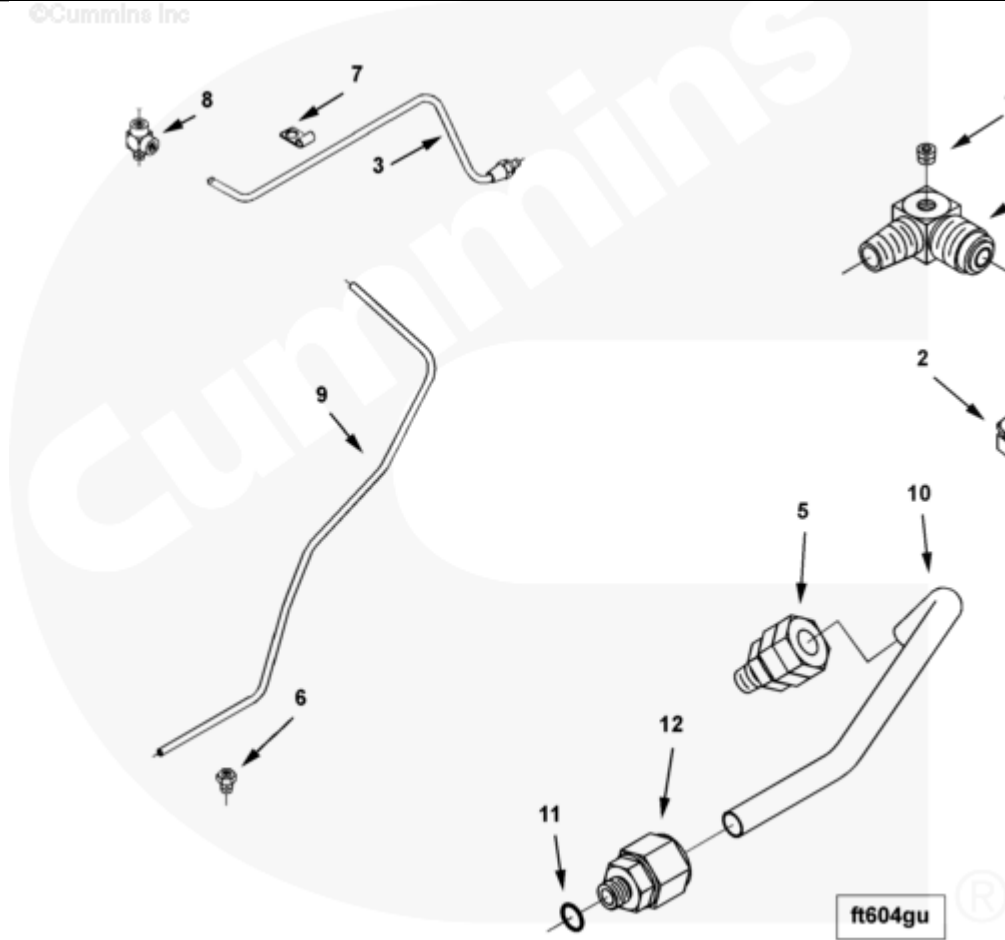

## Parts Catalog - Option Detail

Electronic Parts Catalog - Option Detail				
Option	Group	Graphic	Film Card	Date
FT60726-01	06.03	ft604gu	K38	11-SEP-06
<b>Engines</b>	GTA38, K38, KTA38GC CM558, QSK38 CM2150 K106, QSK38 CM2150 MCRS, QSK38 CM850 MCRS			

©Cummins Inc

[SMALL](#) | [MEDIUM](#) | [LARGE](#)

Cart	Ref No	Part Number	Part Description	Required	Remarks
<a href="#">View My Cart</a>					
		FT60726-01	Fuel Supply Plumbing		<a href="#">Fuel tubing...(More)</a>
					Engine Model: K38
					aftercooler type: LTA
					Pump Type: VS fuel block:

					Standard fuel filter block:
					Pump mounted. Compressor
					type: Less compressor
					AFC: Yes skinner valve: No
					Gear Pump Size: 1 Inch.
<input type="checkbox"/>	1	<a href="#">3175716</a>	Male Adapter Elbow	1	
<input type="checkbox"/>	2	<a href="#">3252438</a>	Tube Connector	2	
<input type="checkbox"/>	3	<a href="#">3626678</a>	Fuel Drain Tube	1	
<input type="checkbox"/>	4	<a href="#">3628604</a>	Pipe Plug	3	1/8 - 27 X 0.3 in.
<input type="checkbox"/>	5	<a href="#">3629437</a>	Tube Connector	1	
<input type="checkbox"/>	6	<a href="#">S 955</a>	Reducing Pipe Bushing	1	
<input type="checkbox"/>	7	<a href="#">180371</a>	Clip	1	
<input type="checkbox"/>	8	<a href="#">3629505</a>	Female Street Pipe Tee	1	
<input type="checkbox"/>	9	<a href="#">3629664</a>	Air Tube	1	
<input type="checkbox"/>	10	<a href="#">3630792</a>	Fuel Supply Tube	1	
<input type="checkbox"/>		<a href="#">3630840</a>	Tube Connector	1	
<input type="checkbox"/>	11	<a href="#">3037236</a>	O-Ring Seal	1	Ref. SPT 97T10
	12	<a href="#">3630841</a>	Tube Connector	1	